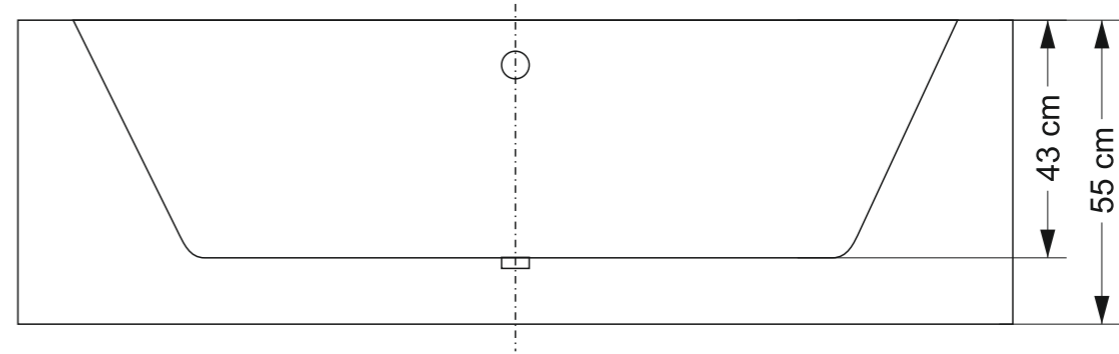

BATH

MAJESTIC
Seamless Bath Tub With Waste and Overflow
BRB4TH01 £ 1450 / \$2250

MAJESTIC
Seamless Bath Tub With Waste and Overflow
BRB4TH01 £ 1450 / \$2250

MAJESTIC RIGHT
Seamless Bath Tub With Waste and Overflow
BRB4TH01 £ 1580 / \$2450

MAJESTIC
Seamless Bath Tub With Waste and Overflow
BRB4TH01 £ 1450 / \$2250

MAJESTIC RIGHT
Seamless Bath Tub With Waste and Overflow
BRB4TH01 £ 1580 / \$2450

MAJESTIC RIGHT
Seamless Bath Tub With Waste and Overflow
BRB4TH01 £ 361/ \$560

MAJESTIC RIGHT
Seamless Bath Tub With Waste and Overflow
BRB4TH01 £ 361/ \$560