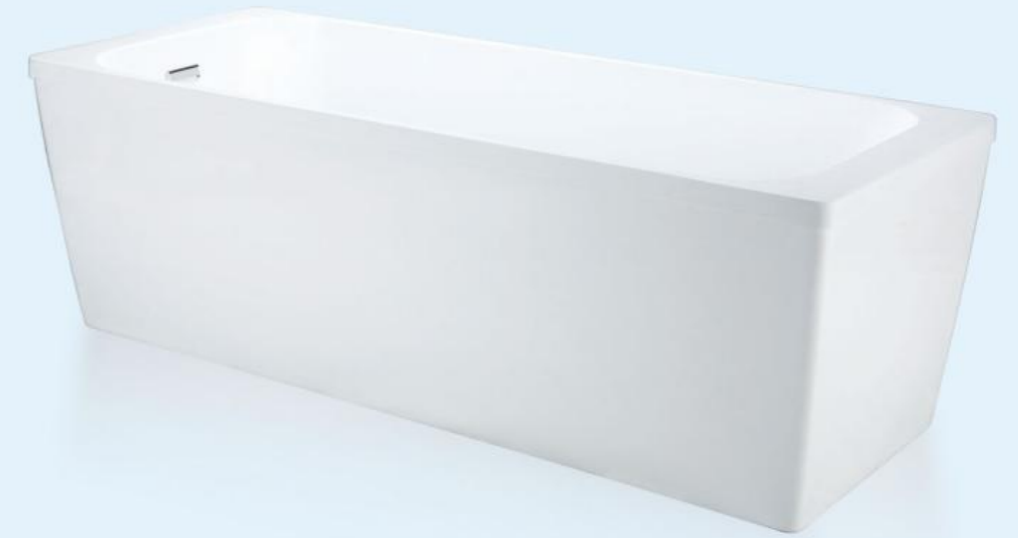

BATH

MAJESTIC
Seamless Bath Tub With Waste and Overflow
BRB4TH01 £ 1450 / \$2250

MAJESTIC
Seamless Bath Tub With Waste and Overflow
BRB4TH01 £ 1450 / \$2250

MAJESTIC RIGHT
Seamless Bath Tub With Waste and Overflow
BRB4TH01 £ 1580 / \$2450

MAJESTIC
Seamless Bath Tub With Waste and Overflow
BRB4TH01 £ 1450 / \$2250

MAJESTIC RIGHT
Seamless Bath Tub With Waste and Overflow
BRB4TH01 £ 1580 / \$2450

MAJESTIC RIGHT
Seamless Bath Tub With Waste and Overflow
BRB4TH01 £ 361/ \$560

MAJESTIC RIGHT
Seamless Bath Tub With Waste and Overflow
BRB4TH01 £ 361/ \$560