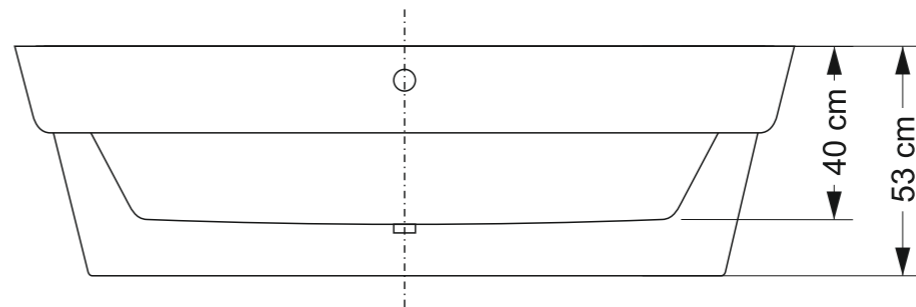

BATH

MAJESTIC
Seamless Bath Tub With Waste and Overflow
BRB4TH01 £ 1450 / \$2250

MAJESTIC
Seamless Bath Tub With Waste and Overflow
BRB4TH01 £ 1450 / \$2250

MAJESTIC RIGHT
Seamless Bath Tub With Waste and Overflow
BRB4TH01 £ 1580 / \$2450

MAJESTIC
Seamless Bath Tub With Waste and Overflow
BRB4TH01 £ 1450 / \$2250

MAJESTIC RIGHT
Seamless Bath Tub With Waste and Overflow
BRB4TH01 £ 1580 / \$2450

MAJESTIC RIGHT
Seamless Bath Tub With Waste and Overflow
BRB4TH01 £ 361/ \$560

MAJESTIC RIGHT
Seamless Bath Tub With Waste and Overflow
BRB4TH01 £ 361/ \$560