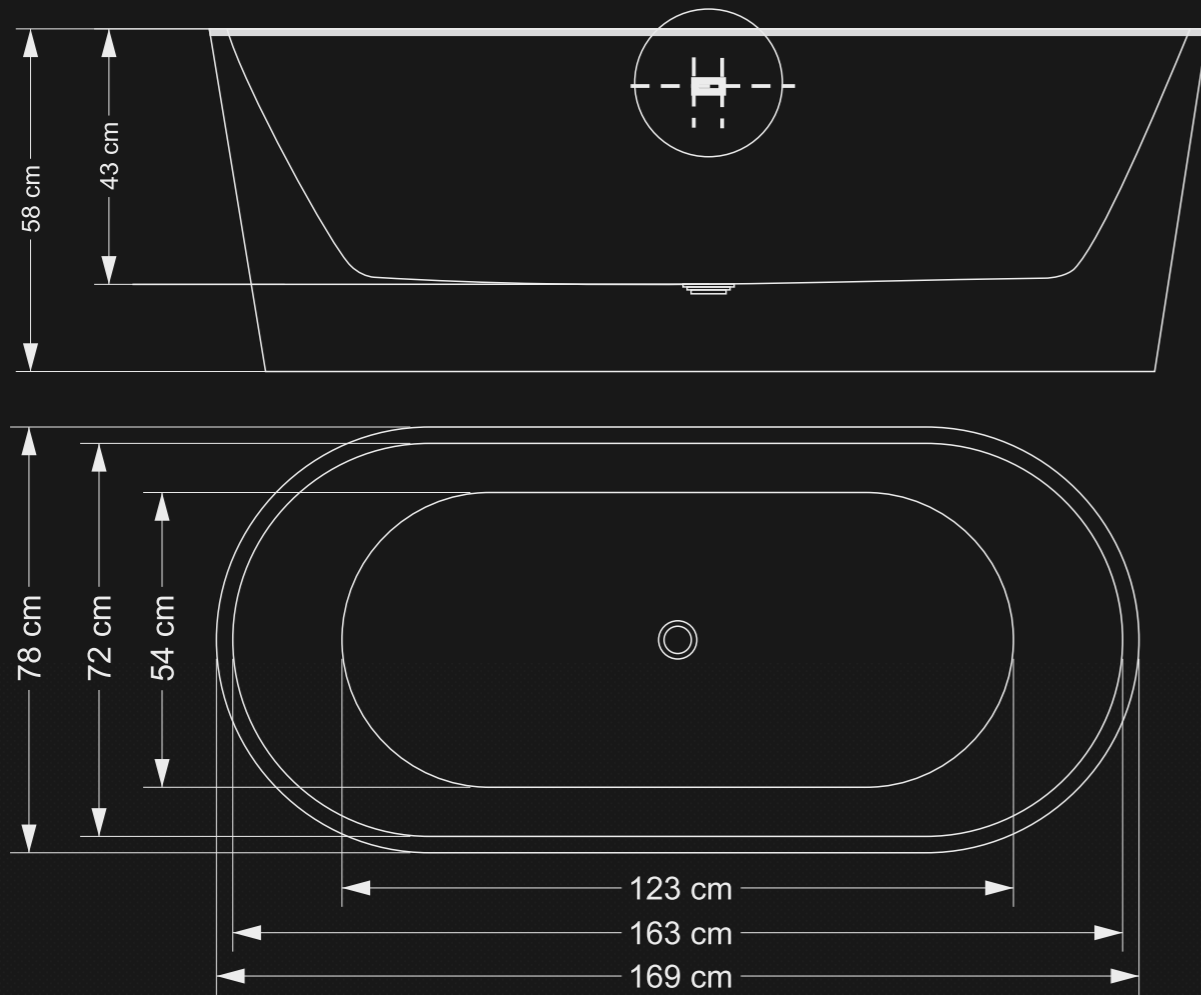

BATH

MAJESTIC
Seamless Bath Tub With Waste and Overflow
BRB4TH01 £ 1450 / \$2250

MAJESTIC
Seamless Bath Tub With Waste and Overflow
BRB4TH01 £ 1450 / \$2250

MAJESTIC RIGHT
Seamless Bath Tub With Waste and Overflow
BRB4TH01 £ 1580 / \$2450

MAJESTIC
Seamless Bath Tub With Waste and Overflow
BRB4TH01 £ 1450 / \$2250

MAJESTIC RIGHT
Seamless Bath Tub With Waste and Overflow
BRB4TH01 £ 1580 / \$2450

MAJESTIC RIGHT
Seamless Bath Tub With Waste and Overflow
BRB4TH01 £ 361/ \$560

MAJESTIC RIGHT
Seamless Bath Tub With Waste and Overflow
BRB4TH01 £ 361/ \$560