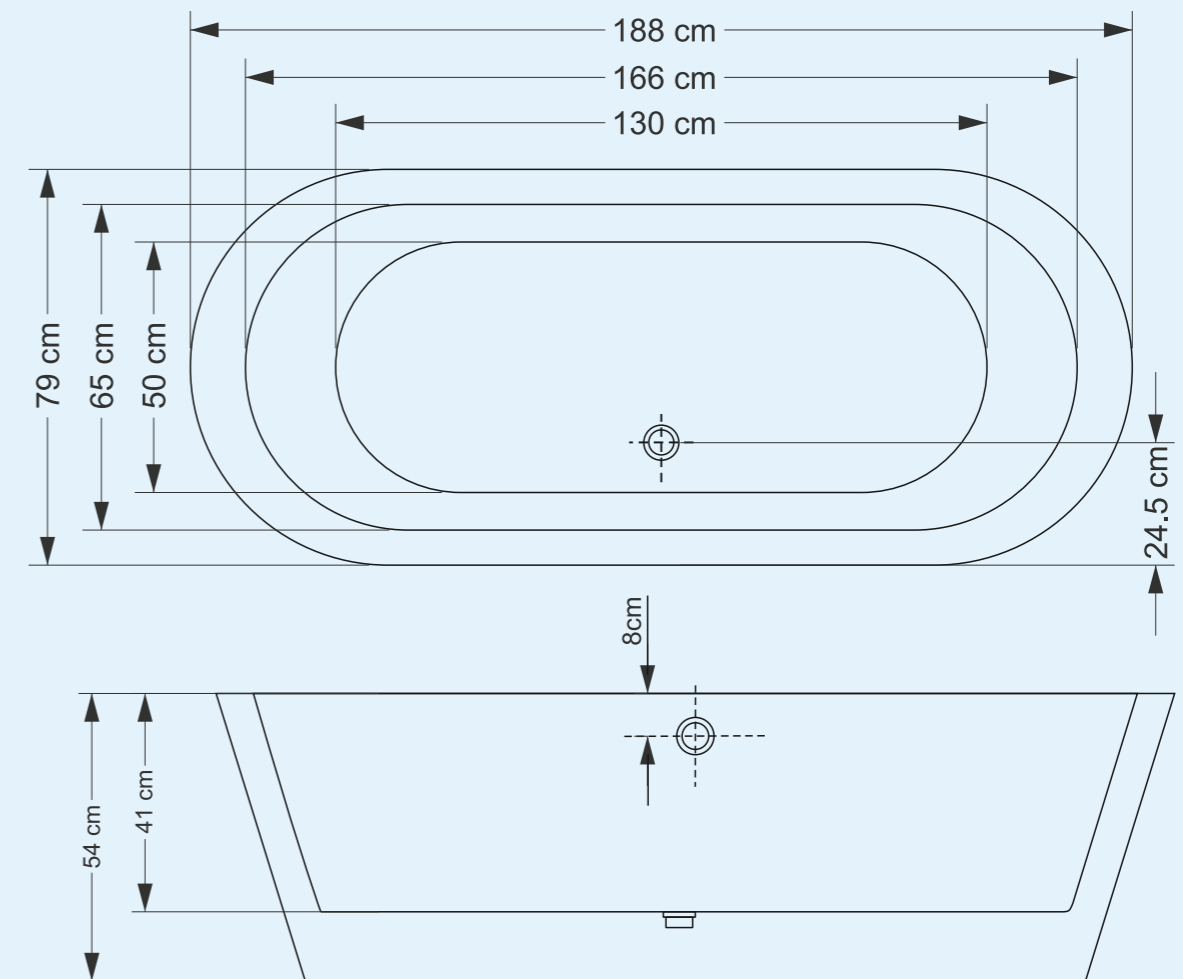

BATH

MAJESTIC
Seamless Bath Tub With Waste and Overflow
BRB4TH01 £ 1450 / \$2250

MAJESTIC
Seamless Bath Tub With Waste and Overflow
BRB4TH01 £ 1450 / \$2250

MAJESTIC RIGHT
Seamless Bath Tub With Waste and Overflow
BRB4TH01 £ 1580 / \$2450

MAJESTIC
Seamless Bath Tub With Waste and Overflow
BRB4TH01 £ 1450 / \$2250

MAJESTIC RIGHT
Seamless Bath Tub With Waste and Overflow
BRB4TH01 £ 1580 / \$2450

MAJESTIC RIGHT
Seamless Bath Tub With Waste and Overflow
BRB4TH01 £ 361/ \$560

MAJESTIC RIGHT
Seamless Bath Tub With Waste and Overflow
BRB4TH01 £ 361/ \$560