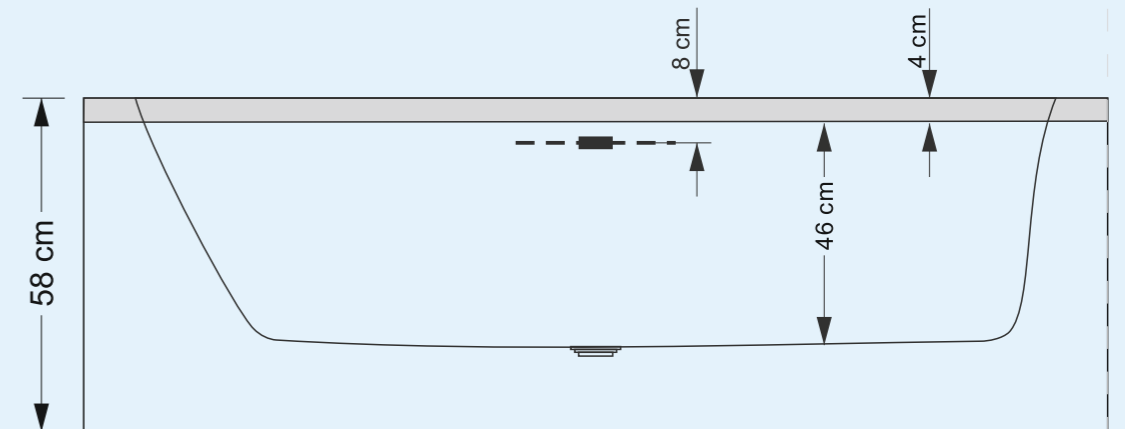

BATH

MAJESTIC
Seamless Bath Tub With Waste and Overflow
BRB4TH01 £ 1450 / \$2250

MAJESTIC
Seamless Bath Tub With Waste and Overflow
BRB4TH01 £ 1450 / \$2250

MAJESTIC RIGHT
Seamless Bath Tub With Waste and Overflow
BRB4TH01 £ 1580 / \$2450

MAJESTIC
Seamless Bath Tub With Waste and Overflow
BRB4TH01 £ 1450 / \$2250

MAJESTIC RIGHT
Seamless Bath Tub With Waste and Overflow
BRB4TH01 £ 1580 / \$2450

MAJESTIC RIGHT
Seamless Bath Tub With Waste and Overflow
BRB4TH01 £ 361/ \$560

MAJESTIC RIGHT
Seamless Bath Tub With Waste and Overflow
BRB4TH01 £ 361/ \$560