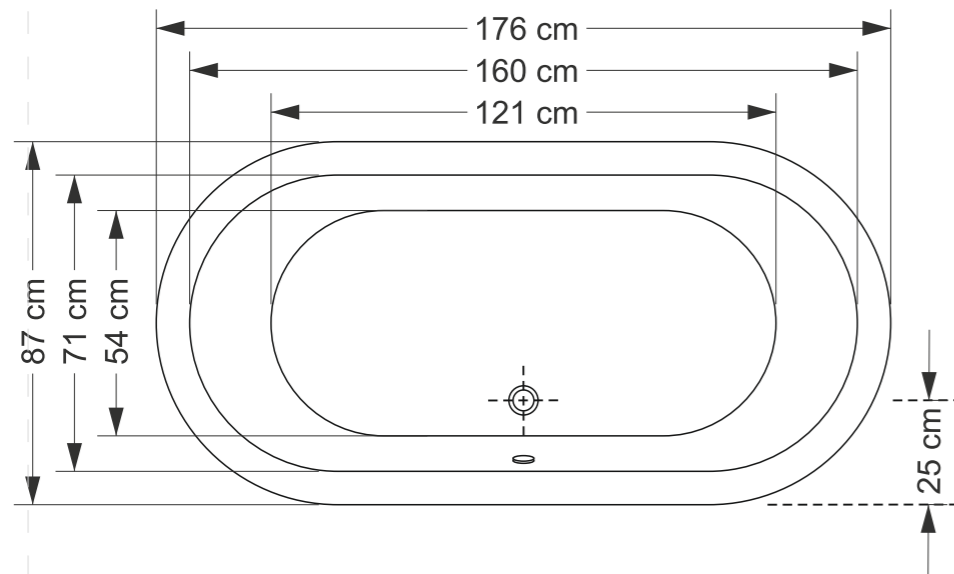

BATH

MAJESTIC
Seamless Bath Tub With Waste and Overflow
BRB4TH01 £ 1450 / \$2250

MAJESTIC
Seamless Bath Tub With Waste and Overflow
BRB4TH01 £ 1450 / \$2250

MAJESTIC RIGHT
Seamless Bath Tub With Waste and Overflow
BRB4TH01 £ 1580 / \$2450

MAJESTIC
Seamless Bath Tub With Waste and Overflow
BRB4TH01 £ 1450 / \$2250

MAJESTIC RIGHT
Seamless Bath Tub With Waste and Overflow
BRB4TH01 £ 1580 / \$2450

MAJESTIC RIGHT
Seamless Bath Tub With Waste and Overflow
BRB4TH01 £ 361/ \$560

MAJESTIC RIGHT
Seamless Bath Tub With Waste and Overflow
BRB4TH01 £ 361/ \$560