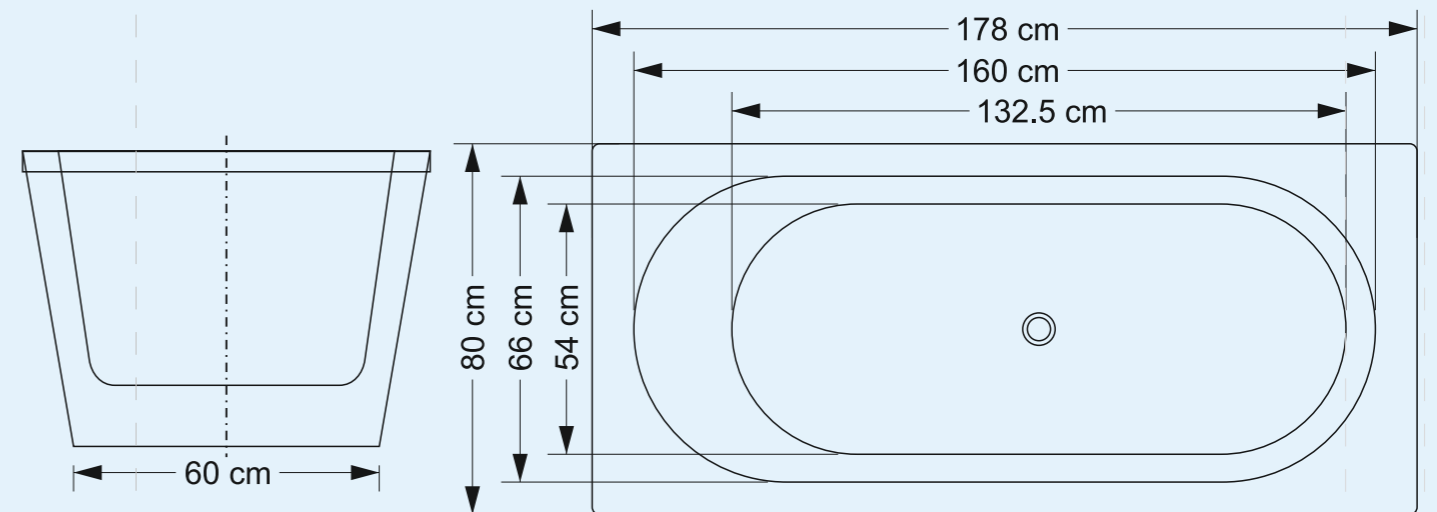

BATH

MAJESTIC
Seamless Bath Tub With Waste and Overflow
BRB4TH01 £ 1450 / \$2250

MAJESTIC
Seamless Bath Tub With Waste and Overflow
BRB4TH01 £ 1450 / \$2250

MAJESTIC RIGHT
Seamless Bath Tub With Waste and Overflow
BRB4TH01 £ 1580 / \$2450

MAJESTIC
Seamless Bath Tub With Waste and Overflow
BRB4TH01 £ 1450 / \$2250

MAJESTIC RIGHT
Seamless Bath Tub With Waste and Overflow
BRB4TH01 £ 1580 / \$2450

MAJESTIC RIGHT
Seamless Bath Tub With Waste and Overflow
BRB4TH01 £ 361/ \$560

MAJESTIC RIGHT
Seamless Bath Tub With Waste and Overflow
BRB4TH01 £ 361/ \$560