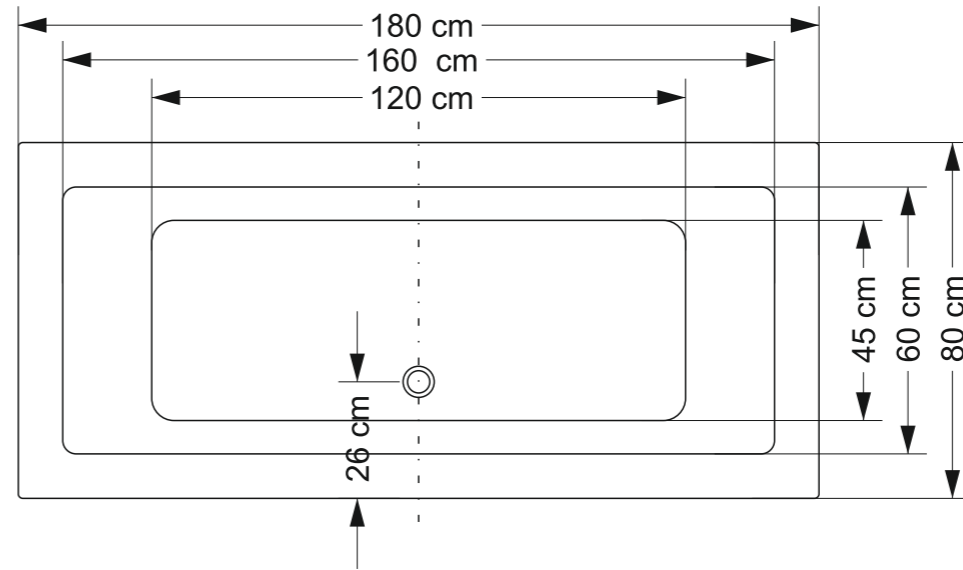

MAJESTIC
Seamless Bath Tub With Waste and Overflow
BRB4TH01 £ 1450 / \$2250

MAJESTIC RIGHT
Seamless Bath Tub With Waste and Overflow
BRB4TH01 £ 1580 / \$2450

MAJESTIC RIGHT
Seamless Bath Tub With Waste and Overflow
BRB4TH01 £ 361/ \$560

MAJESTIC RIGHT
Seamless Bath Tub With Waste and Overflow
BRB4TH01 £ 361/ \$560