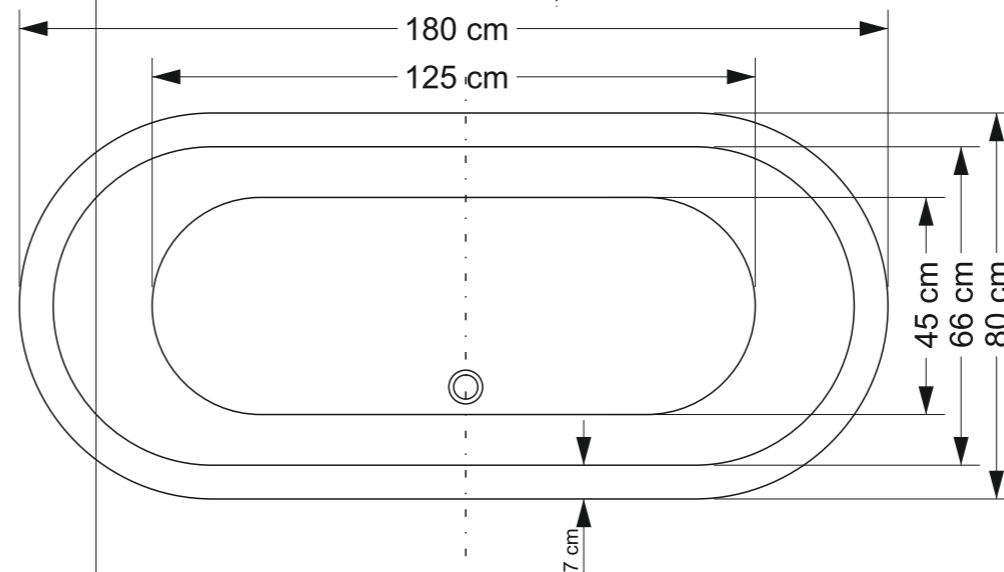

BATH

MAJESTIC
Seamless Bath Tub With Waste and Overflow
BRB4TH01 £ 1450 / \$2250

MAJESTIC
Seamless Bath Tub With Waste and Overflow
BRB4TH01 £ 1450 / \$2250

MAJESTIC RIGHT
Seamless Bath Tub With Waste and Overflow
BRB4TH01 £ 1580 / \$2450

MAJESTIC
Seamless Bath Tub With Waste and Overflow
BRB4TH01 £ 1450 / \$2250

MAJESTIC RIGHT
Seamless Bath Tub With Waste and Overflow
BRB4TH01 £ 1580 / \$2450

MAJESTIC RIGHT
Seamless Bath Tub With Waste and Overflow
BRB4TH01 £ 361/ \$560

MAJESTIC RIGHT
Seamless Bath Tub With Waste and Overflow
BRB4TH01 £ 361/ \$560