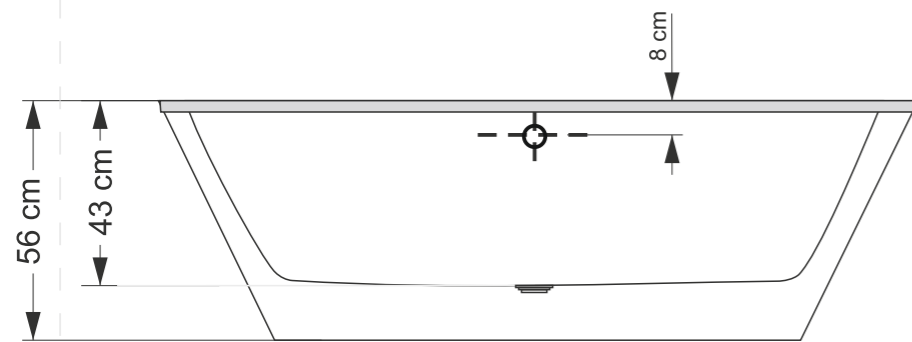

BATH

MAJESTIC
Seamless Bath Tub With Waste and Overflow
BRB4TH01 £ 1450 / \$2250

MAJESTIC
Seamless Bath Tub With Waste and Overflow
BRB4TH01 £ 1450 / \$2250

MAJESTIC RIGHT
Seamless Bath Tub With Waste and Overflow
BRB4TH01 £ 1580 / \$2450

MAJESTIC
Seamless Bath Tub With Waste and Overflow
BRB4TH01 £ 1450 / \$2250

MAJESTIC RIGHT
Seamless Bath Tub With Waste and Overflow
BRB4TH01 £ 1580 / \$2450

MAJESTIC RIGHT
Seamless Bath Tub With Waste and Overflow
BRB4TH01 £ 361/ \$560

MAJESTIC RIGHT
Seamless Bath Tub With Waste and Overflow
BRB4TH01 £ 361/ \$560