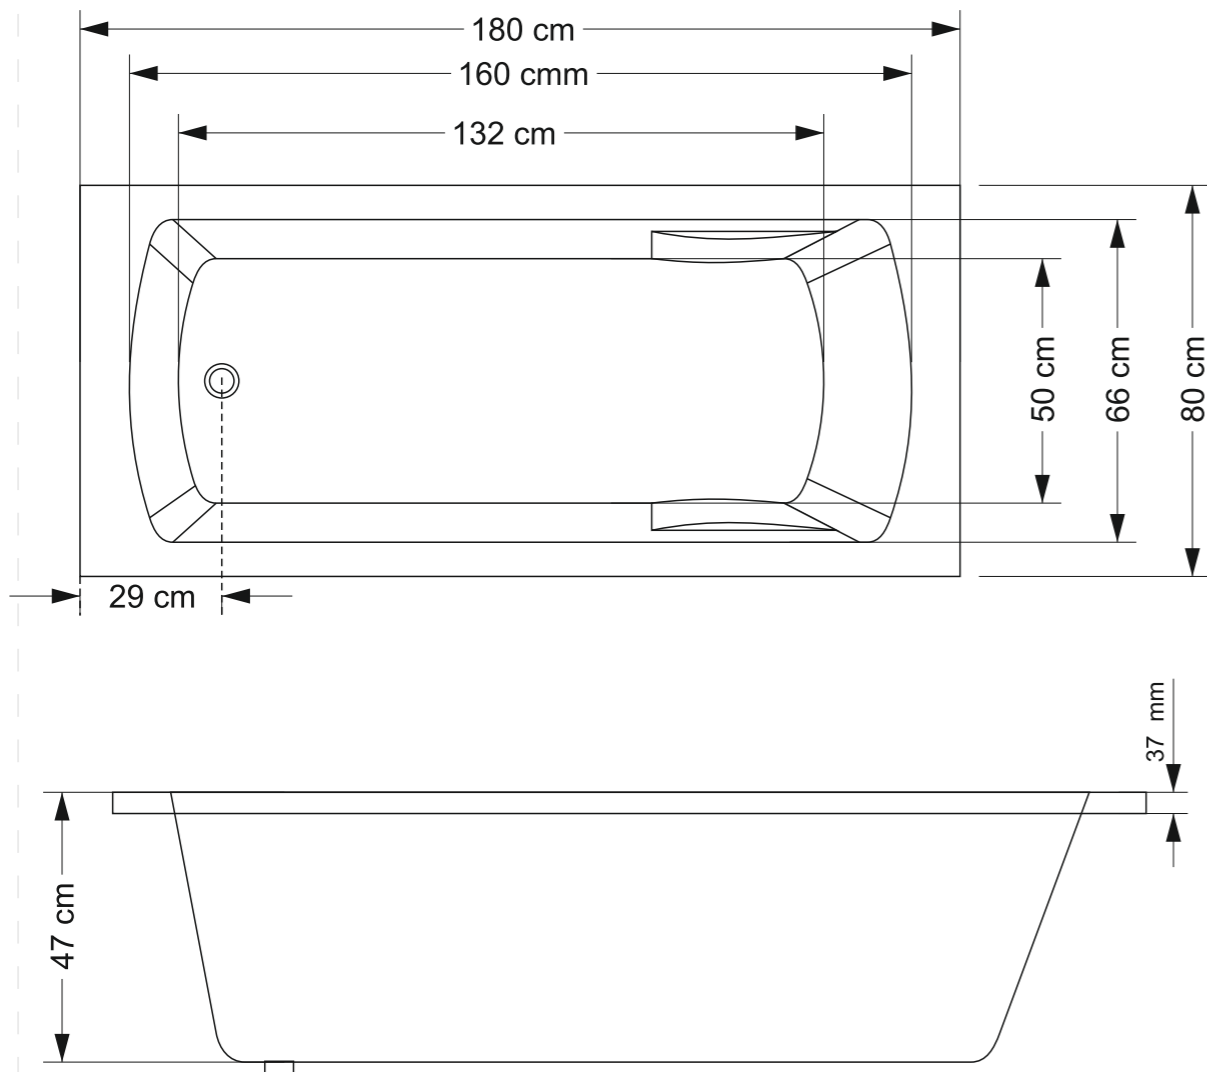

MAJESTIC
Seamless Bath Tub With Waste and Overflow
BRB4TH01 £ 1450 / \$2250

MAJESTIC RIGHT
Seamless Bath Tub With Waste and Overflow
BRB4TH01 £ 1580 / \$2450

MAJESTIC RIGHT
Seamless Bath Tub With Waste and Overflow
BRB4TH01 £ 361/ \$560

MAJESTIC RIGHT
Seamless Bath Tub With Waste and Overflow
BRB4TH01 £ 361/ \$560